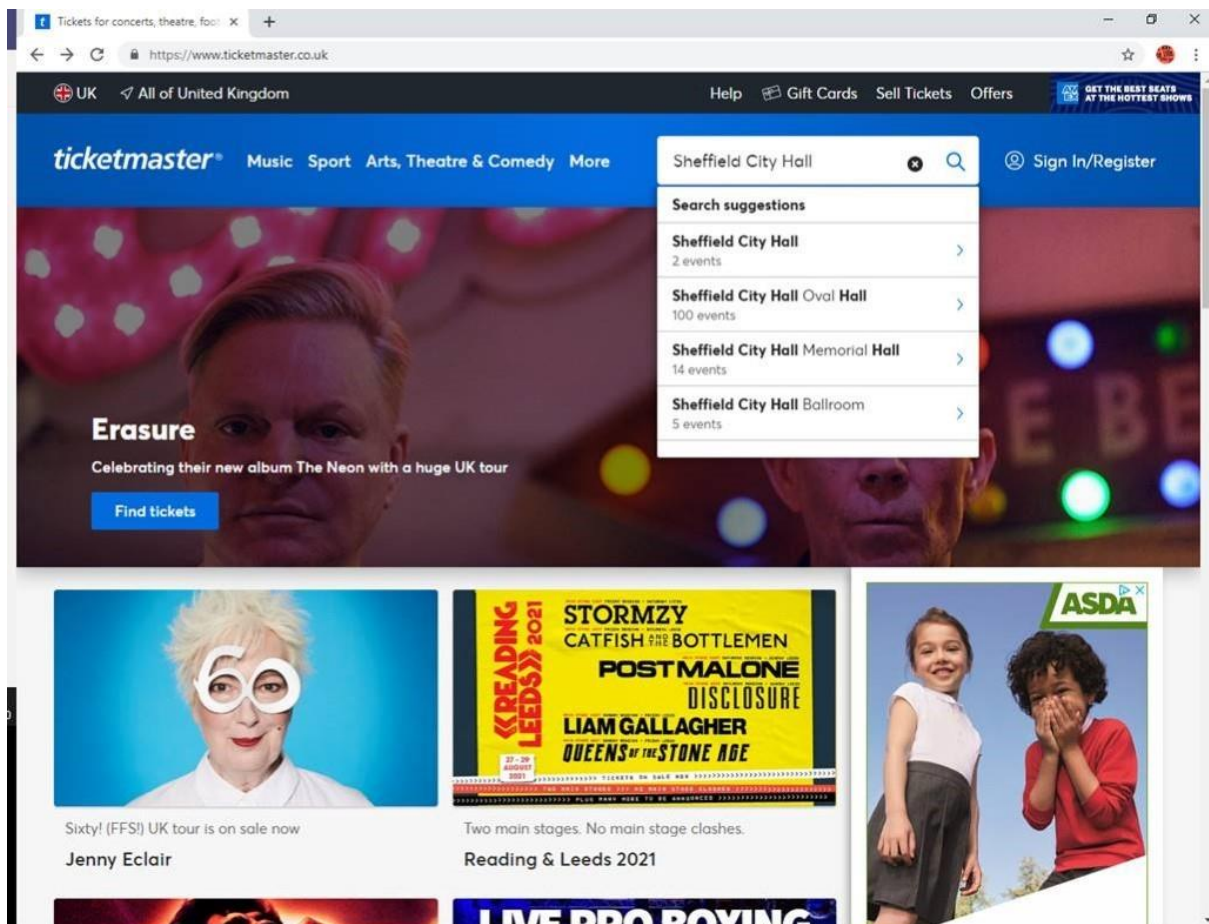

Go to www.ticketmaster.co.uk

If you have not used this site before you will need to register.

In the Search box either type in the venue of choice or the event name

Click on the event you want to book, and it will bring up a plan of the venue. Click on All Ticket Types, this will then drop down to give you several options – Essential Tickets (Companion) or Wheelchair Accessible